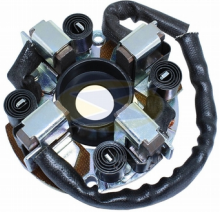

M100R

**CUMMINS / MWM /
MERCEDES**

8 X 25 X 21

PRESTOLITE

U-1.196/4

12V